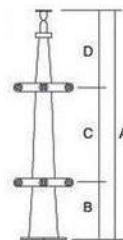

code	A	B	C	D
size	930	200	495	235
material	rose wood			
color	• matt • PVD			
distance	130 x 40mm